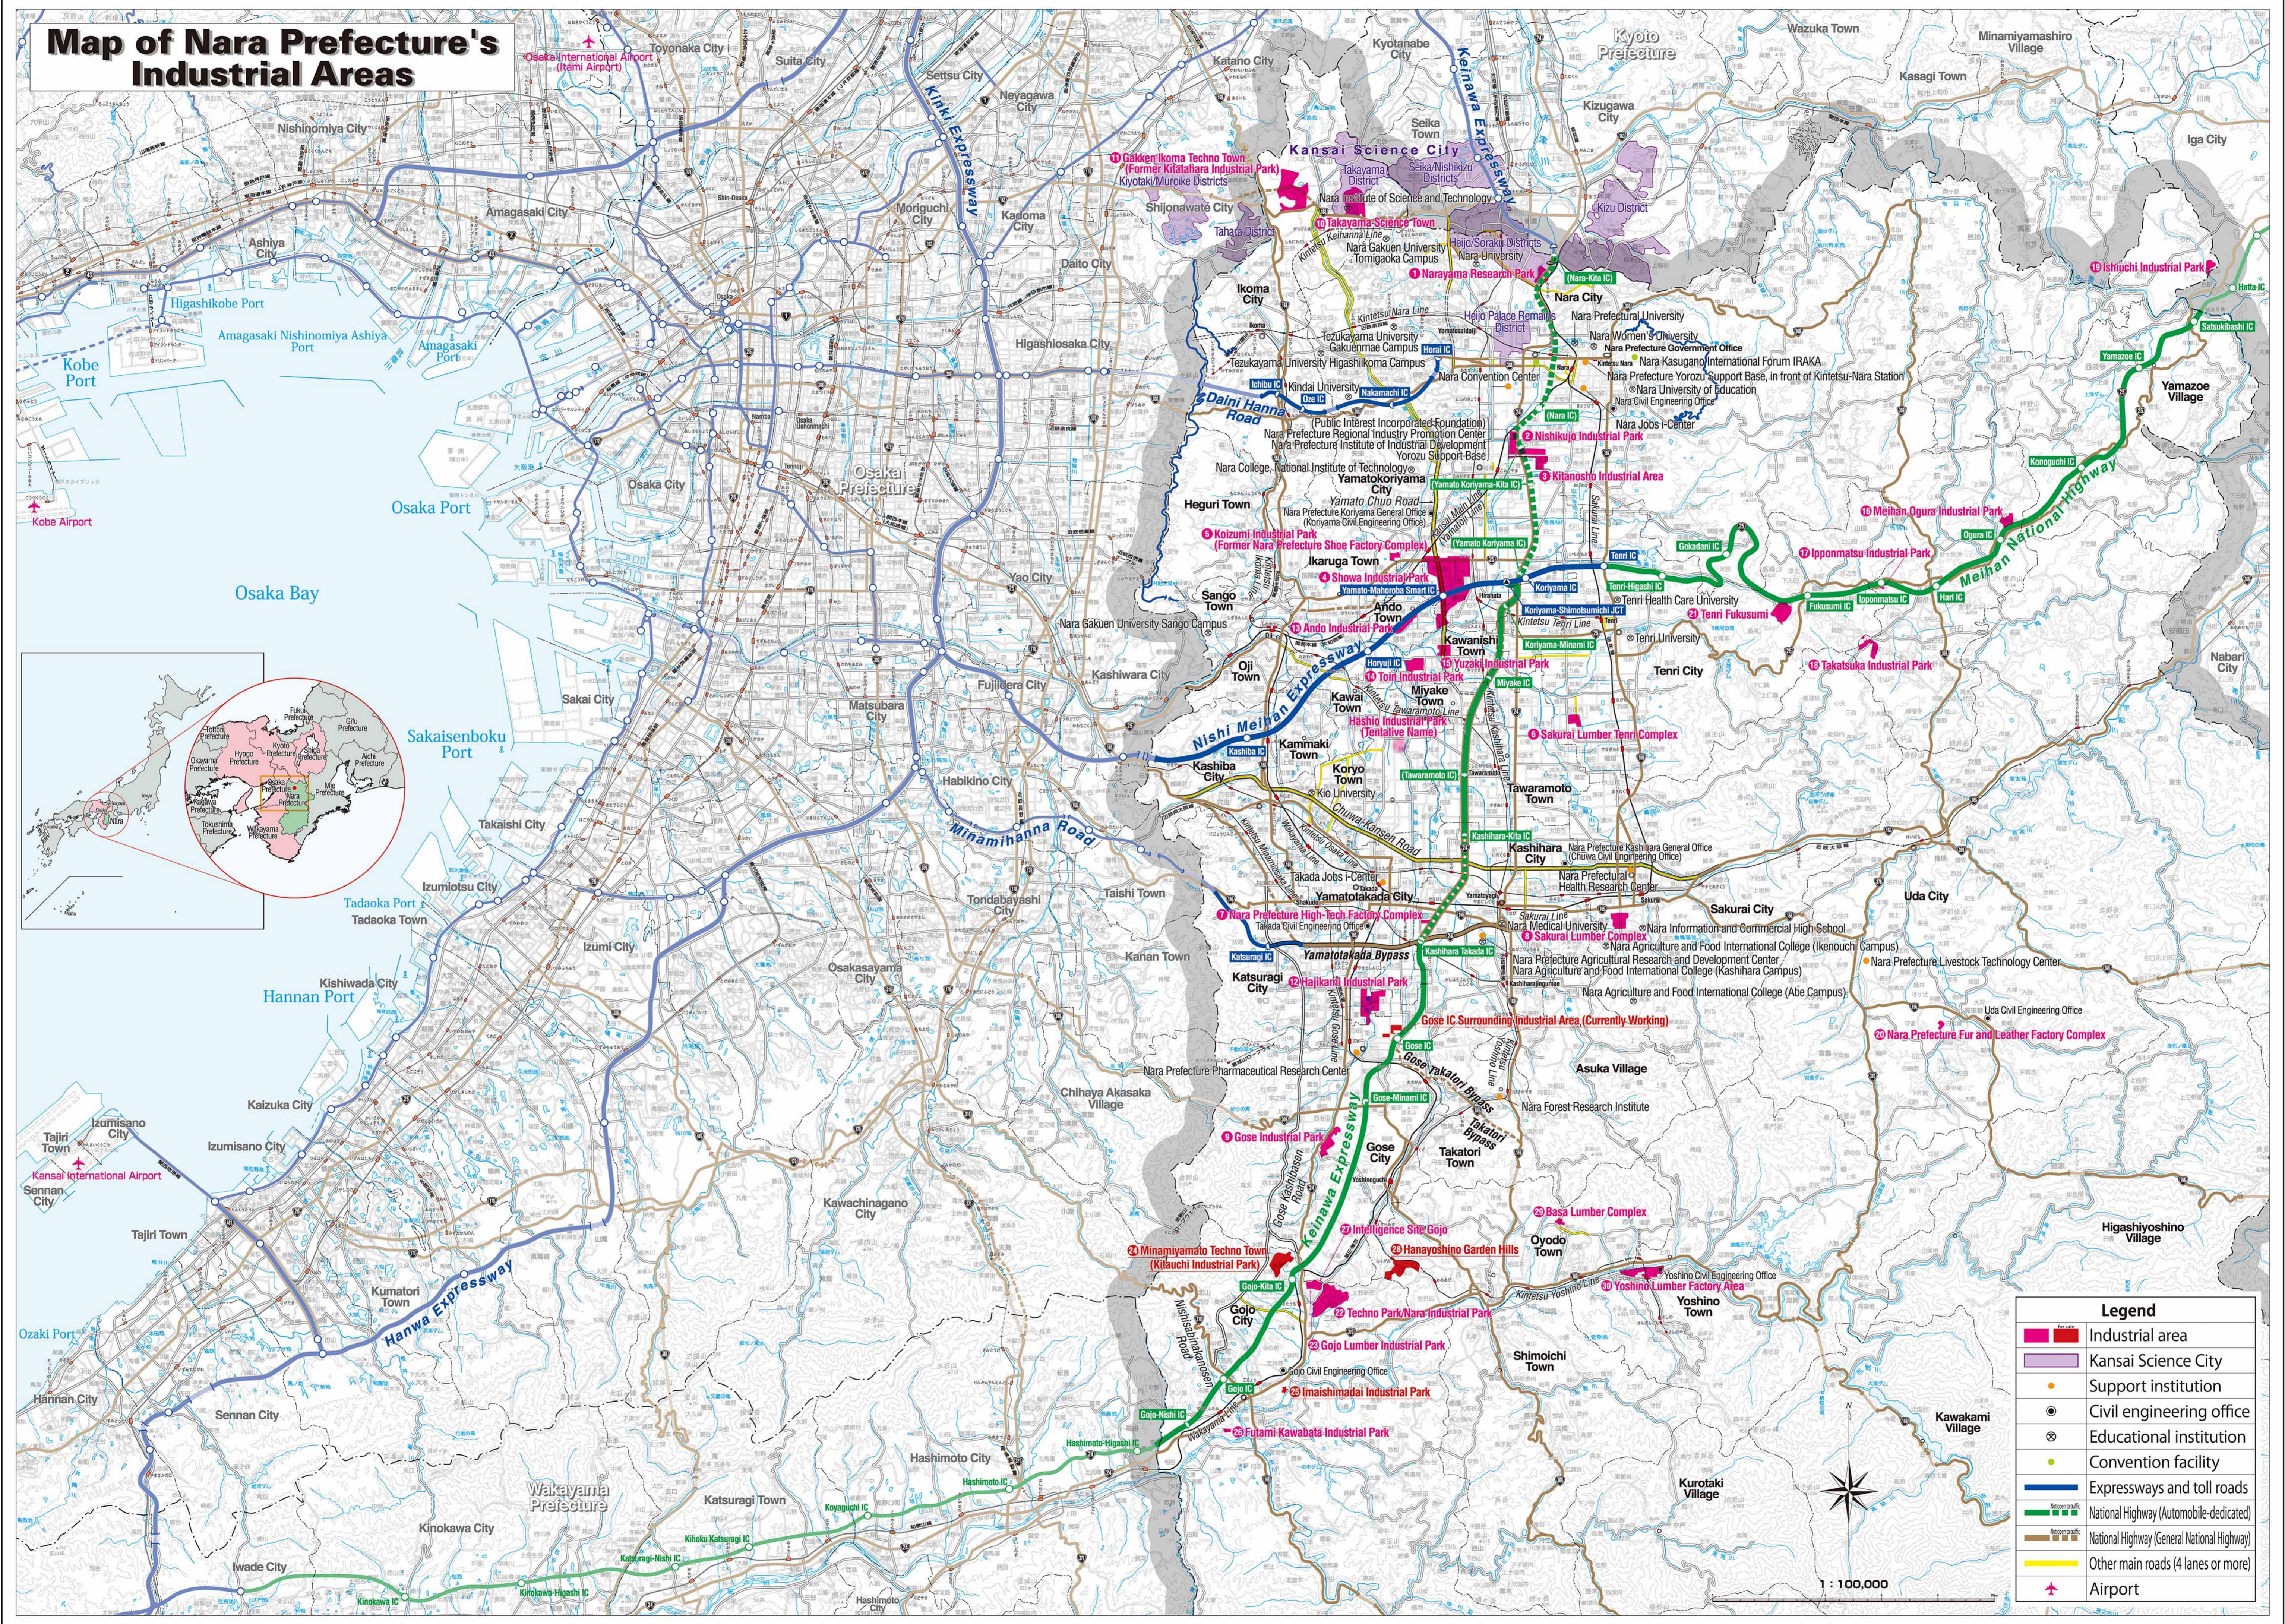

Map of Nara Prefecture's Industrial Areas

Legend	
	Industrial area
	Kansai Science City
	Support institution
	Civil engineering office
	Educational institution
	Convention facility
	Expressways and toll roads
	National Highway (Automobile-dedicated)
	National Highway (General National Highway)
	Other main roads (4 lanes or more)
	Airport

1 : 100,000